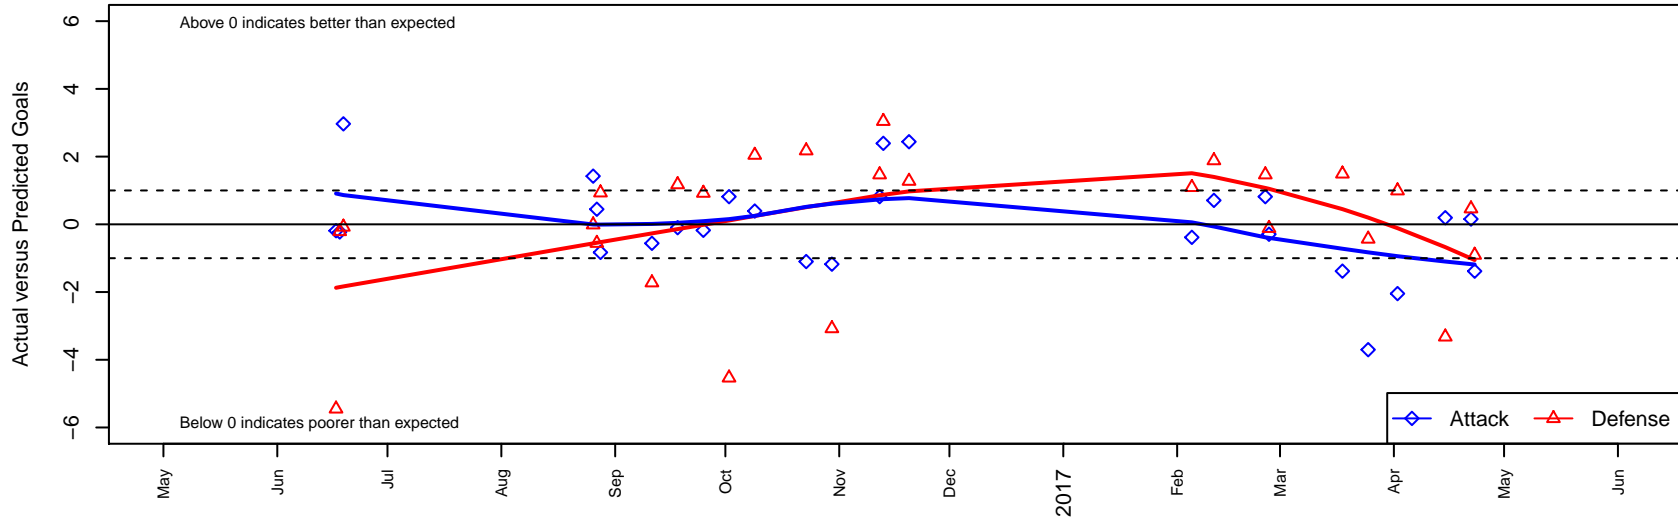

Emerald City FC Green B02

Emerald City FC
 Seattle, WA
 B02 total strength=1199
 attack=5.91 defense=2.69
 fall league = PSPL WSPL 2 U15
 spr league = Spr PSPL Classic U15
 notes= Schilperoot 2013-5

alt names used:
 Emerald City FC M02 Green
 Emerald City FC M02
 EMERALD CITY FCEFCFC M02 GREEN
 EMERALD CITY FC ECFC M02 GREEN (WA)
 Emerald City FC M02 Green

Venues played:
 2016 Snohomish United Invt Silver
 2016 River Jam Samba U15
 2016 PSPL WSPL 2 U15
 2016 WA Cup HS Silver U15
 2016 Spr PSPL Classic U15

Emerald City FC Green B02
 Dots are actual minus expected GF (blue circles) and GA (red triangles).
 Blue line is smoothed change in attack strength. Red is smoothed change in defense strength.

**attack and defense variance (black dot)
relative to other teams
and top 10 in region**

**attack and defense rating
relative to others at age
and all opponents in last 13 months**

Performance relative to 13 month average