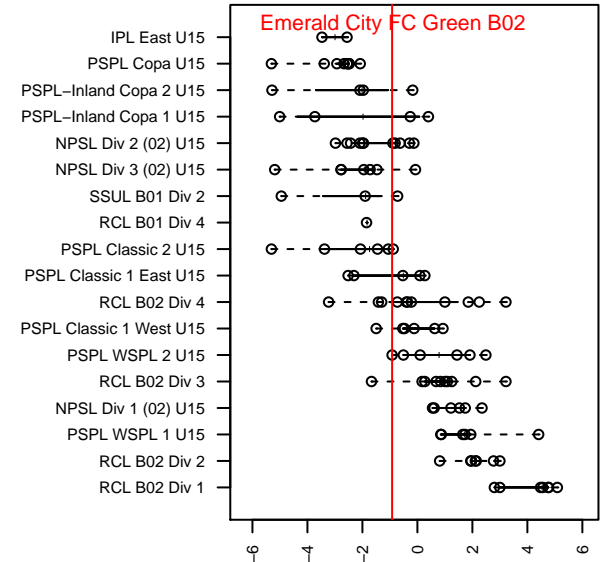

Emerald City FC Green B02

Emerald City FC
 Seattle, WA
 B02 total strength=1199
 attack=5.91 defense=2.69
 fall league = PSPL WSPL 2 U15
 spr league = Spr PSPL Classic U15
 notes= Schilperoot 2013-5

alt names used:
 Emerald City FC M02 Green
 Emerald City FC M02
 EMERALD CITY FCEFCFC M02 GREEN
 EMERALD CITY FC ECFC M02 GREEN (WA)
 Emerald City FC M02 Green

Venues played:
 2016 Snohomish United Invt Silver
 2016 River Jam Samba U15
 2016 PSPL WSPL 2 U15
 2016 WA Cup HS Silver U15
 2016 Spr PSPL Classic U15

Emerald City FC Green B02
 Dots are actual minus expected GF (blue circles) and GA (red triangles).
 Blue line is smoothed change in attack strength. Red is smoothed change in defense strength.

**attack and defense variance (black dot)
relative to other teams
and top 10 in region**

**attack and defense rating
relative to others at age
and all opponents in last 13 months**

Performance relative to 13 month average